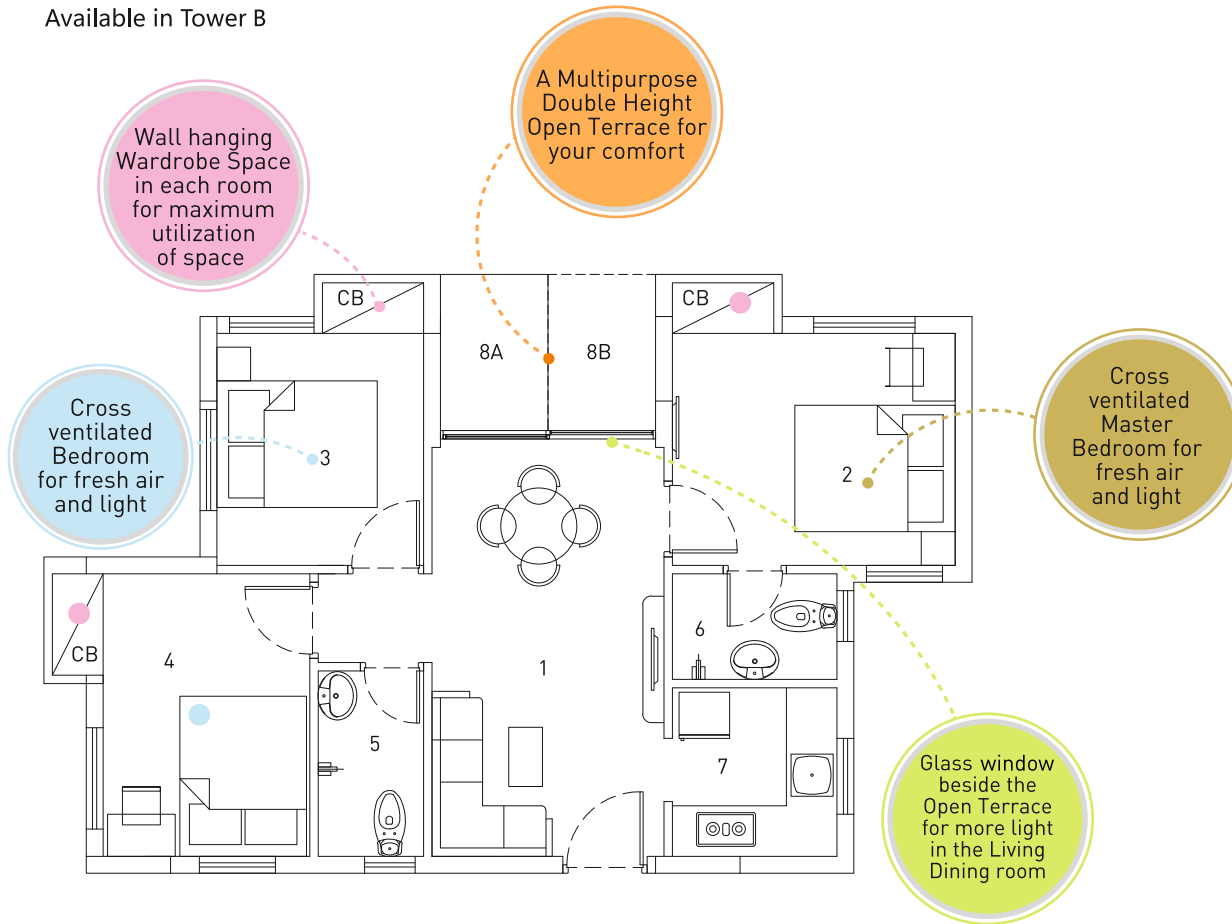

# FLAT D | 3B 2T

Available in Tower B

1	Living/Dining	9'0"x15'11"
2	Bedroom	11'0"x11'0" (11'0"x9'0" without CB)
3	Bedroom	8'0"x11'0" (8'0"x9'0" without CB)
4	Bedroom	10'0"x11'0" (8'0"x11'0" without CB)
5	Toilet	7'3"x4'1"
6	Toilet	6'5"x4'1"
7	Kitchen	6'5"x6'7"
8A*	Open terrace	4'2"x6'1"
8B*	Open terrace	4'2"x6'1"

**Carpet area** 561 sq.ft.

**Built up area** 656 sq.ft.

**Standard built up area** 910 sq.ft.